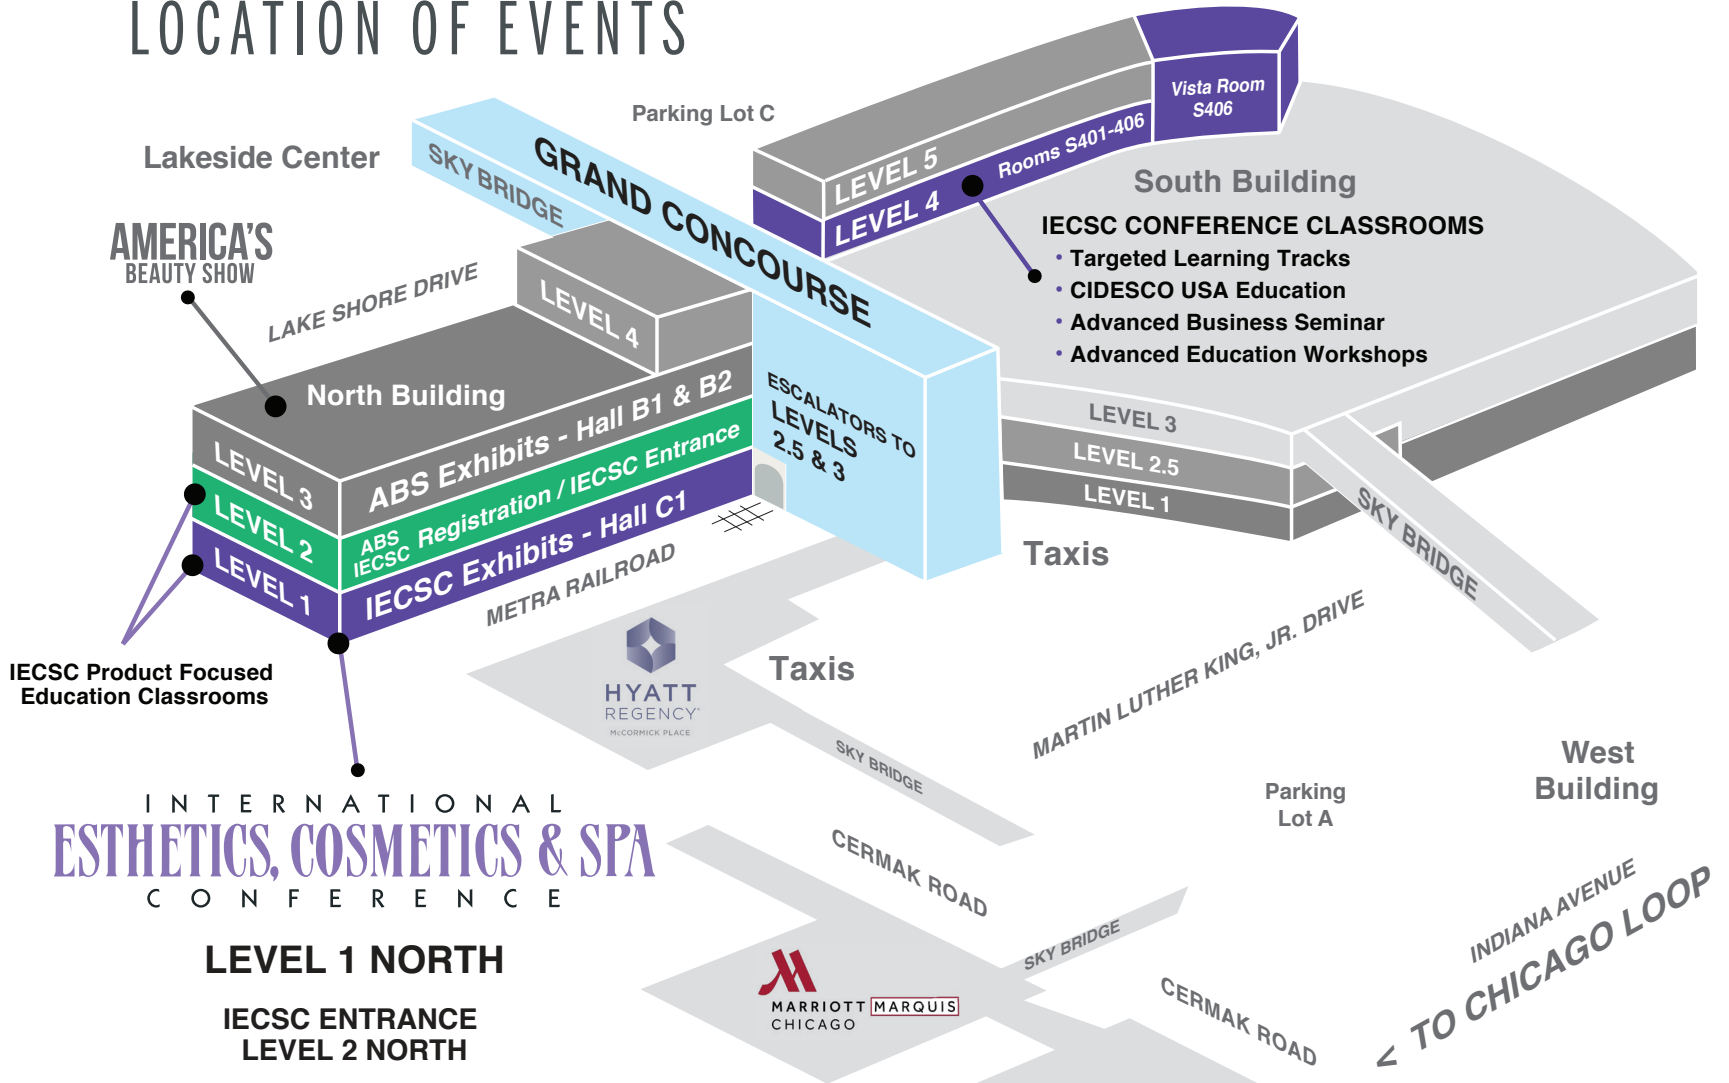

LOCATION OF EVENTS

INTERNATIONAL
ESTHETICS, COSMETICS & SPA
 CONFERENCE

LEVEL 1 NORTH

**IECSC ENTRANCE
 LEVEL 2 NORTH**